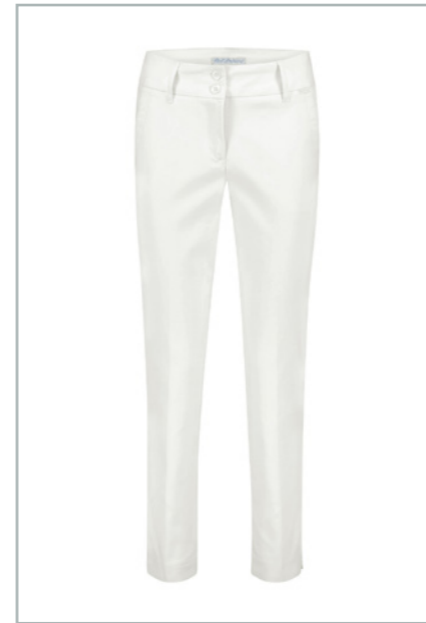

NAVY

CORAL

FLAMINGO

ROSEBLOOM

SRB 4176 - AVA SHORT SMART INSEAM 21 CM
SRB 4176A - AVA SHORT SMART INSEAM 27 CM - (only in black + pearl)

OFF WHITE

PEARL

STONE

MID BLUE

NAVY

BLACK

SRB 4167 - AVA SHORT SMART INSEAM 21 CM

SUMMER GREEN

FERN

LILAC

CYCLAAM

FLAMINGO

CORAL

note:
photo: this is not the DIANA!
Diana has tapered legs + side
slit at the bottom hem.

SRB 4205 - DIANA CROP SMART COLOUR 72 CM
SRB 4205A -DIANA SMART COLOUR 76 CM

OFF WHITE

STONE

NAVY

PEARL

TOFFEE

BLACK

CORAL

FLAMINGO

CYCLAAM

note:
photo: this is not the DIANA!
Diana has tapered legs + side
slit at the bottom hem.

SRB 4205 - DIANA CROP SMART COLOUR 72 CM
SRB 4205A -DIANA SMART COLOUR 76 CM

SUMMERGREEN