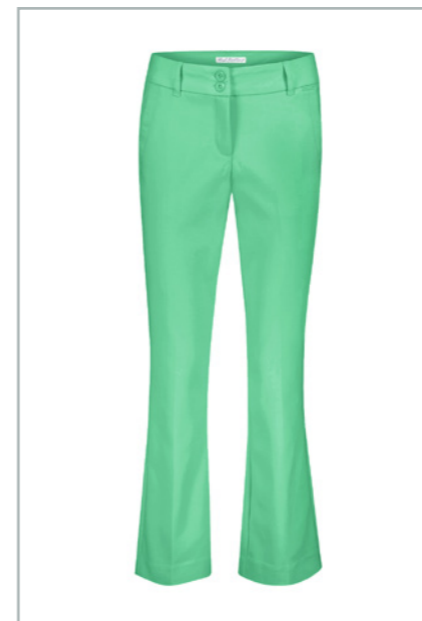

TOFFEE

BLACK

CORAL

FLAMINGO

CYCLAAM

note:
photo: this is not the DIANA!
Diana has tapered legs + side
slit at the bottom hem.

SRB 4205 - DIANA CROP SMART COLOUR 72 CM
SRB 4205A -DIANA SMART COLOUR 76 CM

SUMMERGREEN

FERN (only in 72 cm)

LILAC

MID BLUE

SRB 4206 - BIBETTE CROP SMART COLOUR 72 CM
SRB 4206A - BIBETTE SMART COLOUR 76 CM

OFF WHITE

STONE

NAVY

PEARL

TOFFEE

BLACK

CORAL

FLAMINGO

CYCLAAM

SRB 4206 - BIBETTE CROPPED SMART COLOUR 72 CM
SRB 4206A - BIBETTE SMART COLOUR 76 CM

SUMMERGREEN

FERN

MID BLUE

LILAC (only in 72 cm)