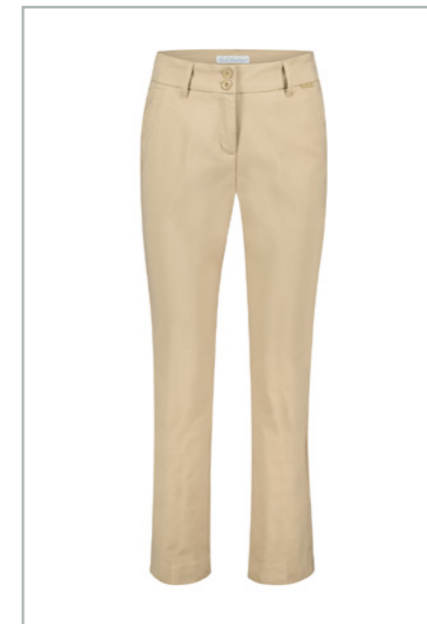

TOFFEE

BLACK

CORAL

FLAMINGO

CYCLAAM

note:
photo: this is not the DIANA!
Diana has tapered legs + side
slit at the bottom hem.

SRB 4205 - DIANA CROP SMART COLOUR 72 CM
SRB 4205A -DIANA SMART COLOUR 76 CM

SUMMERGREEN

FERN (only in 72 cm)

LILAC

MID BLUE

SRB 4206 - BIBETTE CROP SMART COLOUR 72 CM
SRB 4206A - BIBETTE SMART COLOUR 76 CM

OFF WHITE

STONE

NAVY

PEARL

TOFFEE

BLACK

CORAL

FLAMINGO

CYCLAAM

SRB 4206 - BIBETTE CROPPED SMART COLOUR 72 CM
SRB 4206A - BIBETTE SMART COLOUR 76 CM

SUMMERGREEN

FERN