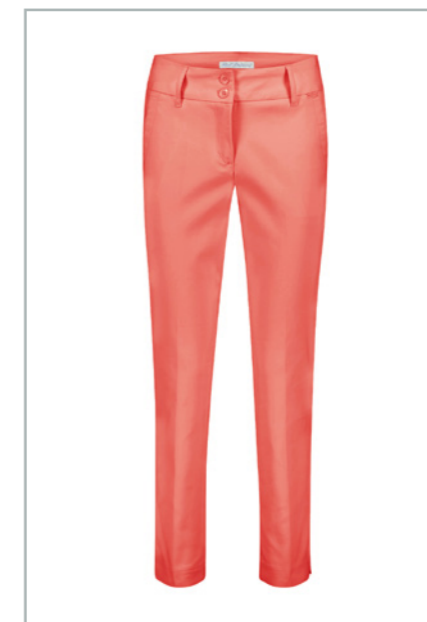

NAVY

CORAL

FLAMINGO

ROSEBLOOM

SRB 4176 - AVA SHORT SMART INSEAM 21 CM
SRB 4176A - AVA SHORT SMART INSEAM 27 CM - (only in black + pearl)

OFF WHITE

PEARL

STONE

MID BLUE

NAVY

BLACK

SRB 4167 - AVA SHORT SMART INSEAM 21 CM

SUMMER GREEN

FERN

LILAC

CYCLAAM

FLAMINGO

CORAL

note:
photo: this is not the DIANA!
Diana has tapered legs + side
slit at the bottom hem.

SRB 4205 - DIANA CROP SMART COLOUR 72 CM
SRB 4205A -DIANA SMART COLOUR 76 CM

OFF WHITE

STONE

NAVY

PEARL

TOFFEE

BLACK

CORAL

FLAMINGO

CYCLAAM

note:
photo: this is not the DIANA!
Diana has tapered legs + side
slit at the bottom hem.

SRB 4205 - DIANA CROP SMART COLOUR 72 CM
SRB 4205A -DIANA SMART COLOUR 76 CM

SUMMERGREEN