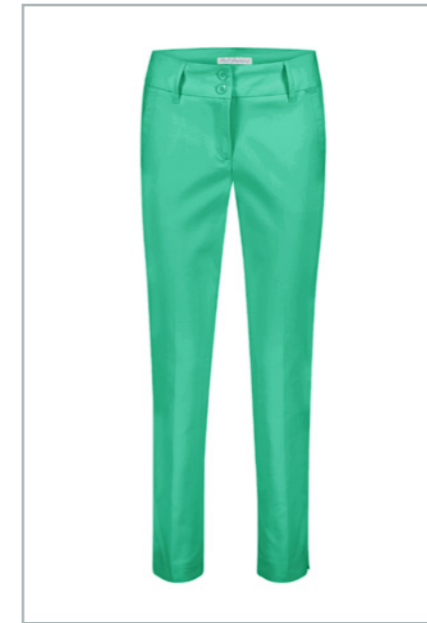

FLAMINGO

CORAL

note:
photo: this is not the DIANA!
Diana has tapered legs + side
slit at the bottom hem.

SRB 4205 - DIANA CROP SMART COLOUR 72 CM
SRB 4205A -DIANA SMART COLOUR 76 CM

OFF WHITE

STONE

NAVY

PEARL

TOFFEE

BLACK

CORAL

FLAMINGO

CYCLAAM

note:
photo: this is not the DIANA!
Diana has tapered legs + side
slit at the bottom hem.

SRB 4205 - DIANA CROP SMART COLOUR 72 CM
SRB 4205A -DIANA SMART COLOUR 76 CM

SUMMERGREEN

FERN (only in 72 cm)

LILAC

MID BLUE

SRB 4206 - BIBETTE CROP SMART COLOUR 72 CM
SRB 4206A - BIBETTE SMART COLOUR 76 CM

OFF WHITE

STONE

NAVY

PEARL