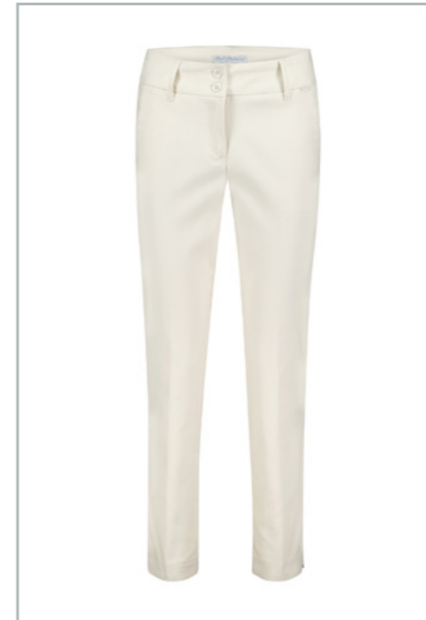

NAVY

CORAL

FLAMINGO

ROSEBLOOM

SRB 4176 - AVA SHORT SMART INSEAM 21 CM
SRB 4176A - AVA SHORT SMART INSEAM 27 CM - (only in black + pearl)

OFF WHITE

PEARL

STONE

MID BLUE

NAVY

BLACK

SRB 4167 - AVA SHORT SMART INSEAM 21 CM

SUMMER GREEN

FERN

LILAC

CYCLAAM

FLAMINGO

CORAL

note:
photo: this is not the DIANA!
Diana has tapered legs + side
slit at the bottom hem.

SRB 4205 - DIANA CROP SMART COLOUR 72 CM
SRB 4205A -DIANA SMART COLOUR 76 CM

OFF WHITE

STONE

NAVY

PEARL

TOFFEE

BLACK

CORAL

FLAMINGO

CYCLAAM

note:
photo: this is not the DIANA!
Diana has tapered legs + side
slit at the bottom hem.

SRB 4205 - DIANA CROP SMART COLOUR 72 CM
SRB 4205A -DIANA SMART COLOUR 76 CM

SUMMERGREEN