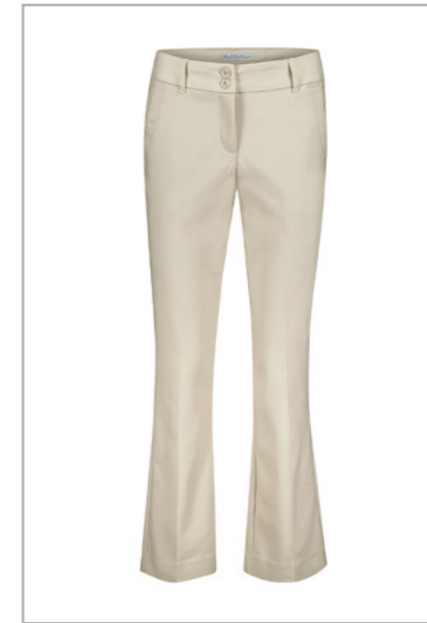

TOFFEE

BLACK

CORAL

FLAMINGO

CYCLAAM

note:
photo: this is not the DIANA!
Diana has tapered legs + side
slit at the bottom hem.

SRB 4205 - DIANA CROP SMART COLOUR 72 CM
SRB 4205A -DIANA SMART COLOUR 76 CM

SUMMERGREEN

FERN (only in 72 cm)

LILAC

MID BLUE

SRB 4206 - BIBETTE CROP SMART COLOUR 72 CM
SRB 4206A - BIBETTE SMART COLOUR 76 CM

OFF WHITE

STONE

NAVY

PEARL

TOFFEE

BLACK

CORAL

FLAMINGO

CYCLAAM

SRB 4206 - BIBETTE CROPPED SMART COLOUR 72 CM
SRB 4206A - BIBETTE SMART COLOUR 76 CM

SUMMERGREEN

FERN